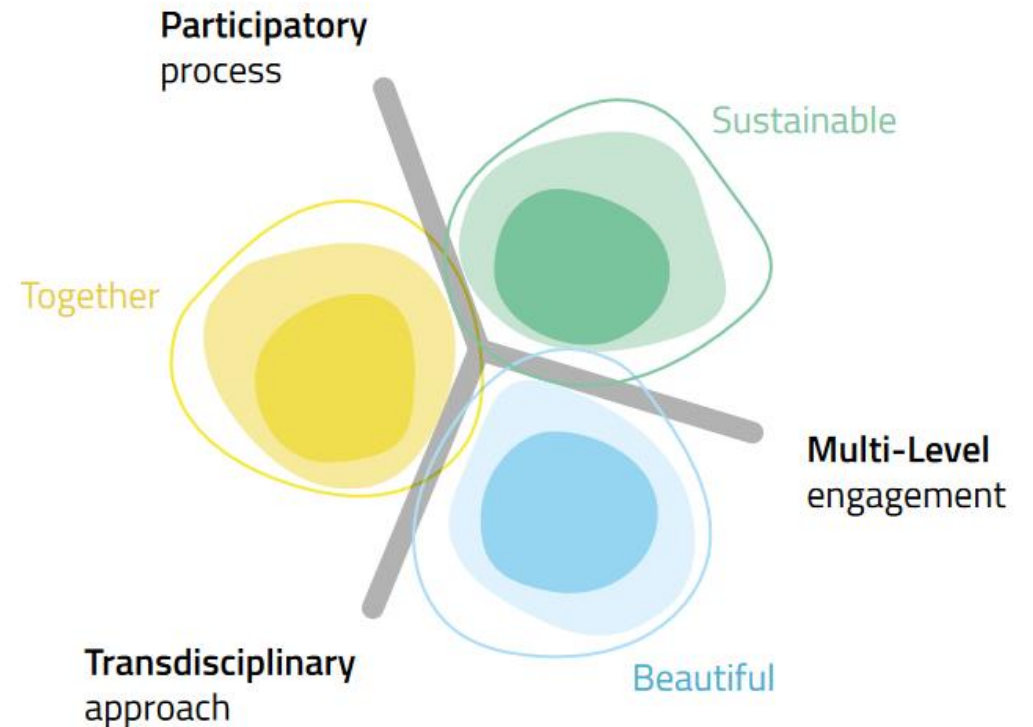

What is the New European Bauhaus?

The **New European Bauhaus** (NEB) is an initiative launched by the European Commission in 2021 with the aim of translating **the European Green Deal** into tangible change on the ground that improves citizens' daily life and accelerates the green transition.

NEB promotes an **integrated approach** to the Green Transition of our economy and societies, building on:

3 Values

3 Working Principles